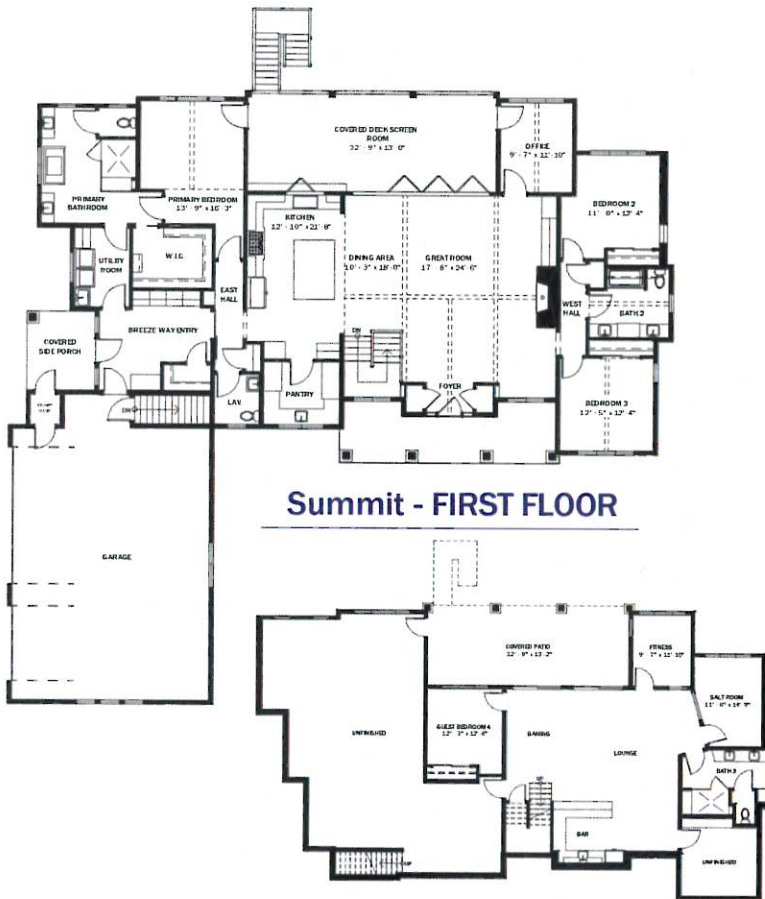

The Summit

Summit - FIRST FLOOR

JEWELL - FINISHED BASEMENT

Home Features:

- ◇ 2833 Sq. Ft.
- ◇ 3 Bedroom 2 1/2 Bath
- ◇ Chef's Kitchen with Butler's Pantry
- ◇ Entire Wall of Patio Doors to Screened Outdoor Living Room
- ◇ Serving Window from Kitchen to Screened Outdoor Living Room
- ◇ Master Suite Private Access to Outdoor Living Room
- ◇ Access from Office to Screened Patio
- ◇ Side Covered Porch off Mudroom with a Delivery Closet for Secure Deliveries
- ◇ Oversized 3 Car Garage with Stairs going to Lower Level
- ◇ Optional : Entertainment Area in Downstairs, plus home gym, therapeutic salt room, spa like bathroom and a bedroom.