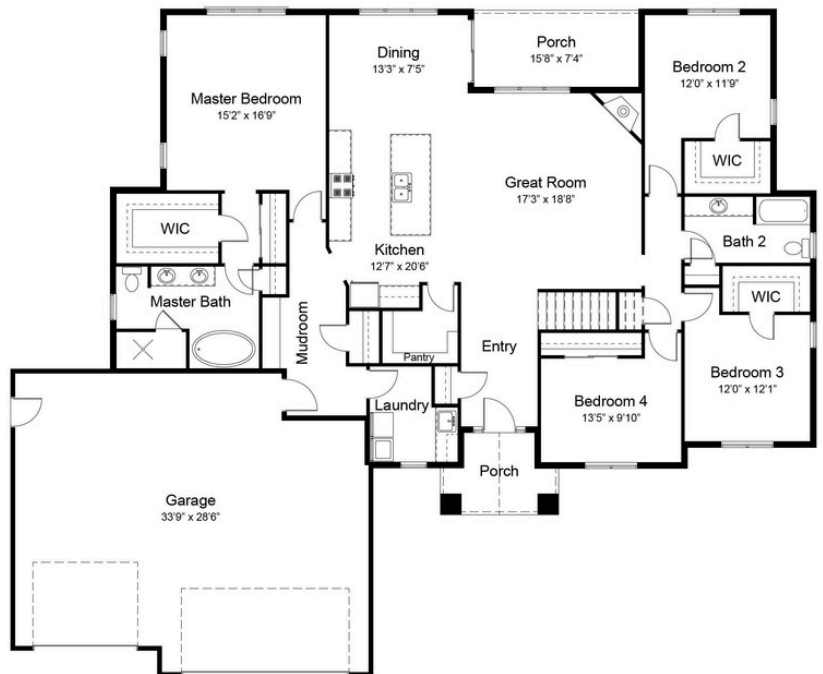

Flooring:

- ◇ Ceramic tile master bath floor, main bath and laundry
- ◇ Ceramic tile master shower with mud base, seat and niche
- ◇ Hardwood or Cortec LVP at foyer, kitchen, dinette, and mudroom
- ◇ Carpeting with 6 lb. pad in bedrooms and great room

Millwork and Hardware:

- ◇ Site finished birch or poplar doors
- ◇ 4 ¼" round edge base
- ◇ 3 ¼" round edge casing
- ◇ Schlage hardware per door

Barran II

2149 Sq. Ft.

\$479,900

- Covered Porch
\$6,820
- Jack & Jill Bath
\$5,860 | +33 SQFT
- Sunroom
\$16,700 | +120 SQFT

www.signitureseriesbarranII

Galena II

2461 Sq. Ft.

\$549,900

- Covered Porch
\$6,980
- Jack and Jill Bath
\$4,790 | +21 SQFT
- Powder Room
\$4,280
- Side Entry Garage
\$6,820 | +57 SQFT

www.signitureseriesgalenall

Isadora

2532 Sq. Ft.

\$519,900

Main Floor

2nd Floor

www.signitureseriesisadora

Juliette

1744 Sq. Ft.