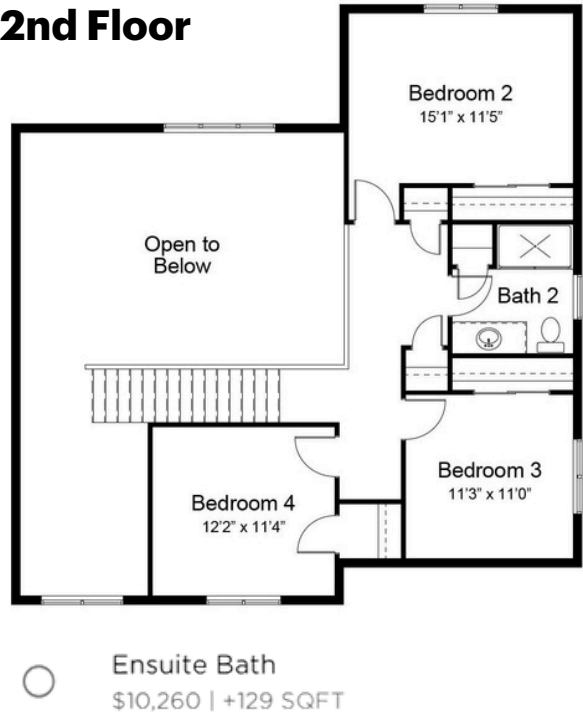

Model inclusions pricing tier:

General

- ◇ 9'x10" foundation walls
- ◇ Full wood window and door returns
- ◇ ORB/BN faucets
- ◇ 4 color wall painting allowance plus ceiling spray out
- ◇ Polished edge mirror sized per vanity, plus \$1000 shower door allowance

Flooring:

- ◇ Ceramic tile master bath floor, main bath and laundry
- ◇ Ceramic tile master shower with mud base, seat and niche
- ◇ Hardwood or Cortec LVP at foyer, kitchen, dinette, and mudroom
- ◇ Carpeting with 6 lb. pad in bedrooms and great room

Isadora

2532 Sq. Ft.

\$519,900

Main Floor

2nd Floor

www.signitureseriesisadora

Juliette

1744 Sq. Ft.

\$429,900

- 3 Car Garage
\$12,480
- Covered Porch
\$7,180
- Luxury Master Bath
\$8,500

www.signitureseriesjuliette

Norah

2688 Sq. Ft.

\$499,900

Main Floor

- 3 Car Garage
\$10,560
- Butler's Pantry
\$9,200
- Laundry Room
\$1,820
- Dining Room Bumpout
\$8,900 | +49 SQFT