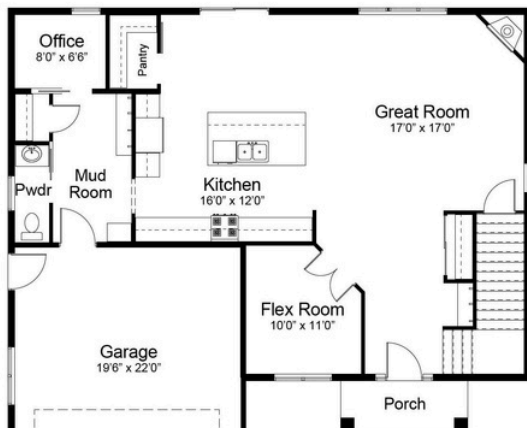

Model inclusions pricing tier:

General

- ◇ 9'x10" foundation walls
- ◇ Full wood window and door returns
- ◇ ORB/BN faucets
- ◇ 4 color wall painting allowance plus ceiling spray out
- ◇ Polished edge mirror sized per vanity, plus \$1000 shower door allowance

Flooring:

- ◇ Ceramic tile master bath floor, main bath and laundry
- ◇ Ceramic tile master shower with mud base, seat and niche
- ◇ Hardwood or Cortec LVP at foyer, kitchen, dinette, and mudroom
- ◇ Carpeting with 6 lb. pad in bedrooms and great room

Isadora

2532 Sq. Ft.

\$519,900

Main Floor

2nd Floor

www.signitureseriesisadora

Juliette

1744 Sq. Ft.

\$429,900

- 3 Car Garage
\$12,480
- Covered Porch
\$7,180
- Luxury Master Bath
\$8,500

www.signitureseriesjuliette

Norah

2688 Sq. Ft.

\$499,900

Main Floor

- 3 Car Garage
\$10,560
- Butler's Pantry
\$9,200
- Laundry Room
\$1,820
- Dining Room Bumpout
\$8,900 | +49 SQFT