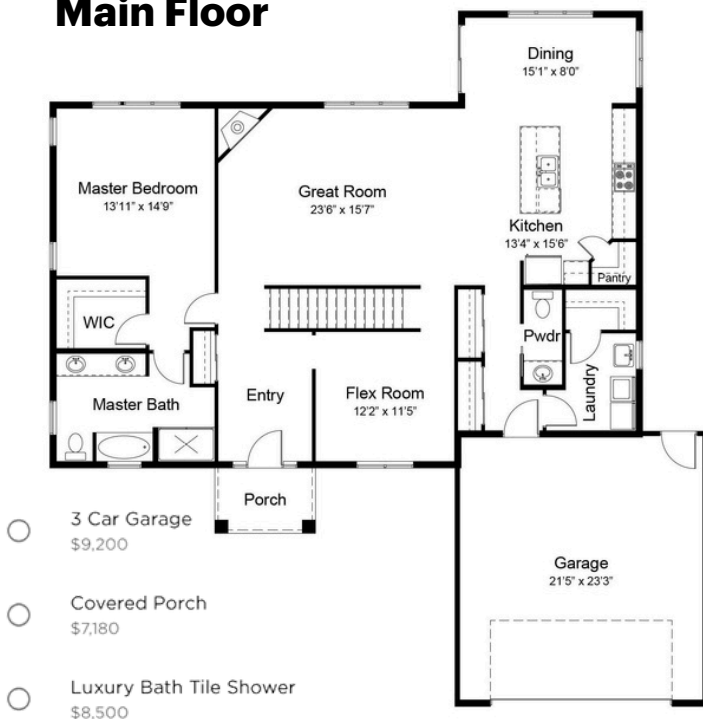

Isadora

2532 Sq. Ft.

$519,900

Main Floor

2nd Floor

www.signitureseriesisadora