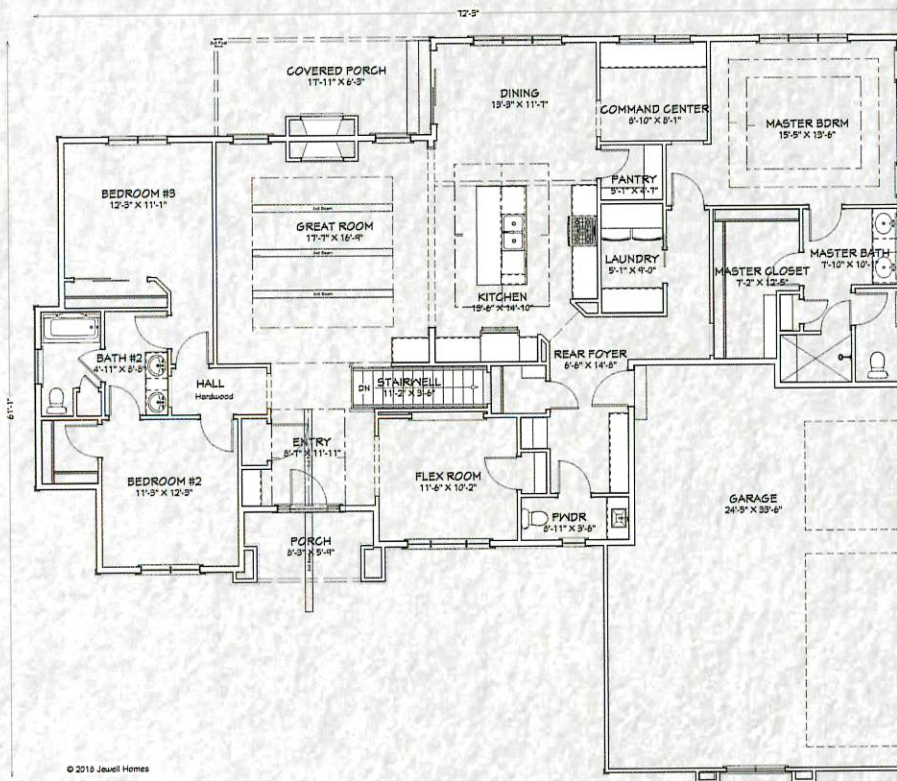

# The Leona

## Home Features:

- ◇ 2382 Sq Ft
- ◇ Open Concept Split Ranch
- ◇ 3 bedrooms 2.5 bath
- ◇ Flex Room
- ◇ Command Center
- ◇ 10' Great Room Ceilings
- ◇ Dry bar area in great room
- ◇ Interior Gas Fireplace
- ◇ Master bedroom suite w/coffered ceiling and large walk in closet
- ◇ 3 car garage
- ◇ Covered back porch featuring wood burning fireplace with gas ignitor
- ◇ Cathedral ceiling over large kitchen island
- ◇ Walk in pantry
- ◇ Drop zone in rear foyer
- ◇ Wood Beams at entry and in greatroom
- ◇ First Floor Laundry