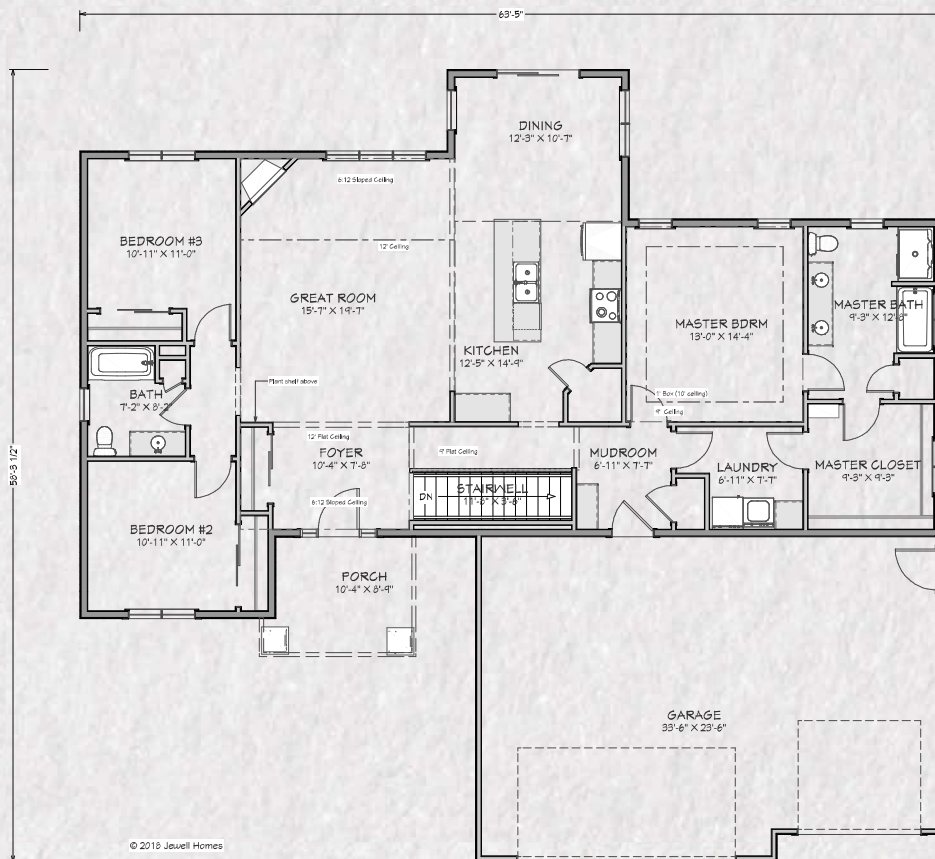

# The Juliette

## Home Features:

- ♡ 1851 Sq Ft
- ♡ Open concept split ranch
- ♡ 3 bedroom 2 bath
- ♡ Private master suite
- ♡ Large walk in master closet
- ♡ Dual entry laundry room
- ♡ Tray ceiling in master bedroom
- ♡ Vaulted ceilings to 12'
- ♡ Breakfast Island
- ♡ Open staircase to lower level
- ♡ 3 Car garage