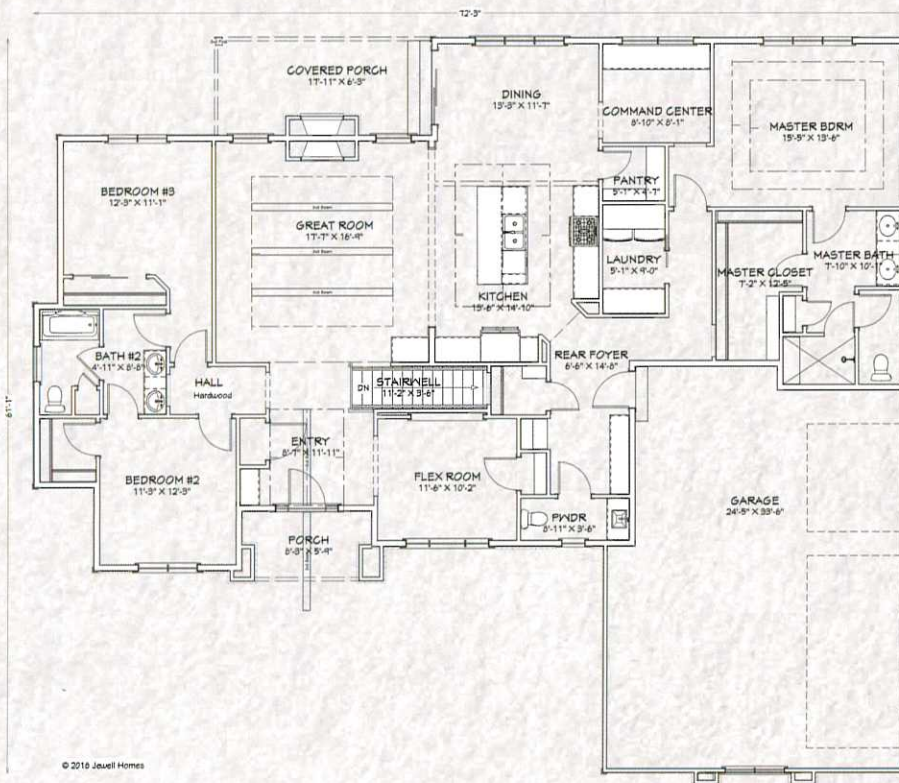

The Leona

© 2018 Jewell Homes

Home Features:

- 2382 Sq Ft
- Open Concept Split Ranch
- 3 bedrooms 2.5 bath
- Flex Room
- Command Center
- 10' Great Room Ceilings
- Dry bar area in great room
- Interior Gas Fireplace
- Master bedroom suite w/coffered ceiling and large walk in closet
- 3 car garage
- Covered back porch featuring wood burning fireplace with gas ignitor
- Cathedral ceiling over large kitchen island
- Walk in pantry
- Drop zone in rear foyer
- Wood Beams at entry and in greatroom
- First Floor Laundry

All dimensions are approximate. Builder has right to make changes. Features shown may not be included in price. ©2018 Jewell Homes

jewellhomesinc.com 262.971.1002

BUILDERS
REALTORS
DEVELOPERS