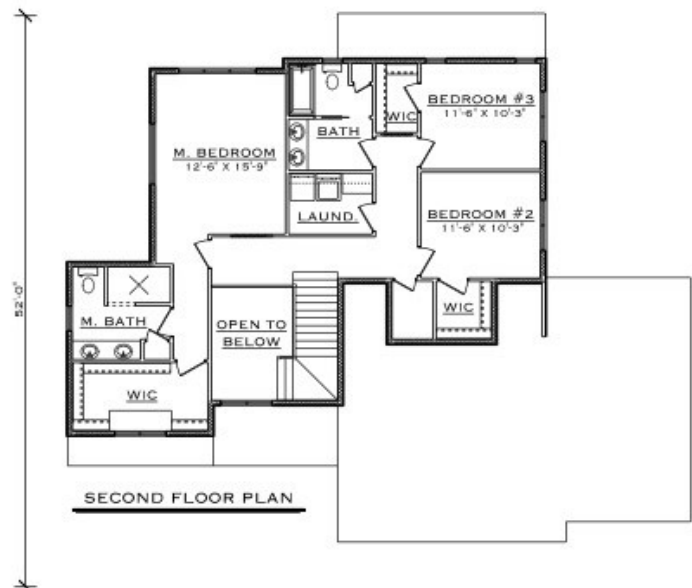

The Kennedy

Home Features:

- 2431 square feet
- Grand entry with open stair-case
- Split bedroom 2 story
- Second floor laundry
- 3 bedrooms
- 2 full baths and 1 half bath
- Option for bonus room/4th bedroom
- Walk-in closets in all bedrooms
- Front entry 3 car garage
- Flex room off of foyer