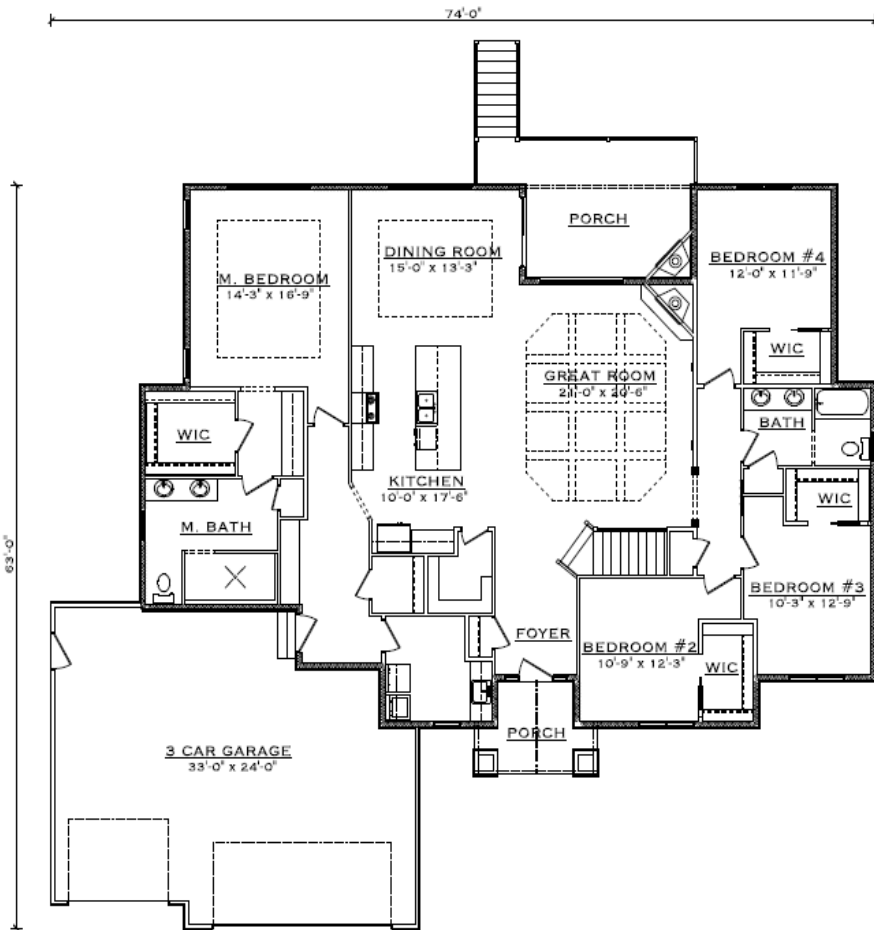

The Galena II

Home Features:

- 2,530 square feet
- Open-concept, split ranch
- 4 bedrooms or 3 bedrooms plus den
- Walk-in closets in all bedrooms
- 2 full baths with dual sinks
- 3-car front entry garage
- Great room with box ceiling and gas fireplace
- Gourmet kitchen with large center island and walk-in pantry
- Master bedroom suite with coffered ceiling, his and her closets and a luxury bath
- Mud room with built-in lockers and large walk-in closet
- First floor laundry with utility sink
- Outdoor covered porch with gas fireplace