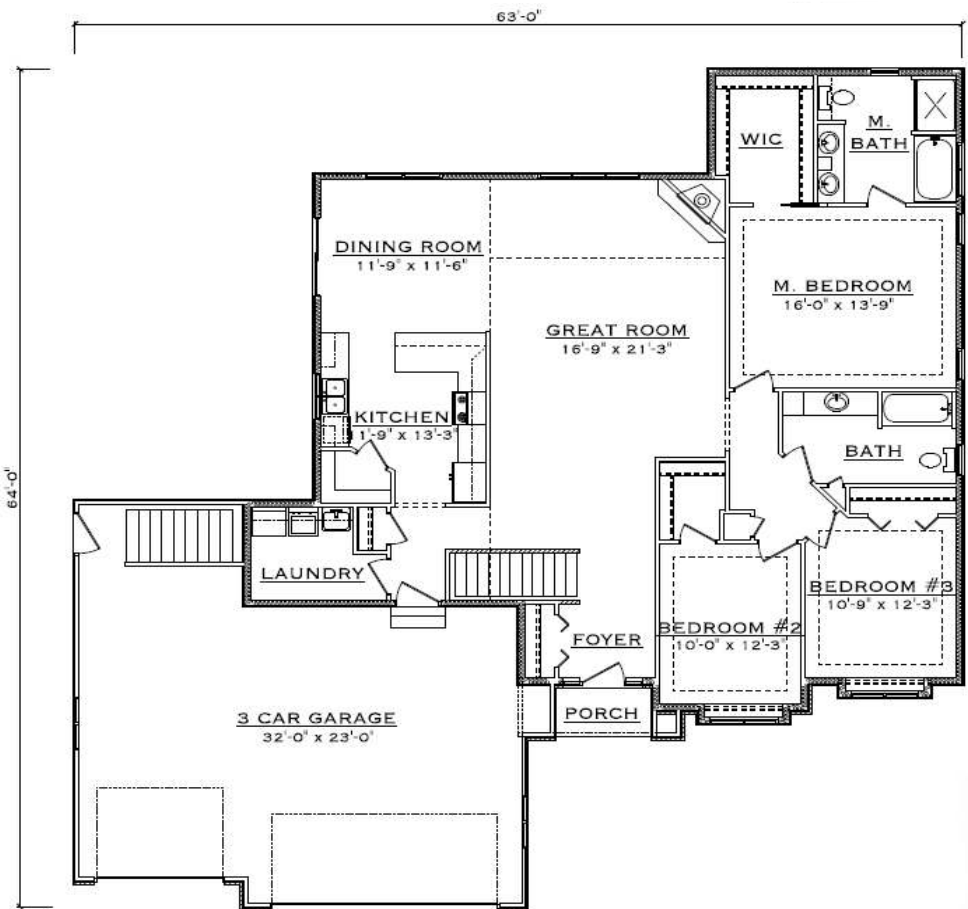

The Adonia

Home Features:

- 1913 square feet
- Open concept ranch, 9 foot ceilings and soaring 12 foot ceiling in foyer and great room
- 3 bedrooms and 2 full baths
- 3-car front entry garage with stairs to basement
- Great room with gas fireplace
- Gourmet kitchen with large walk-in pantry
- Master bedroom suite with coffered ceiling, large walk-in closet and luxury bath
- First floor laundry